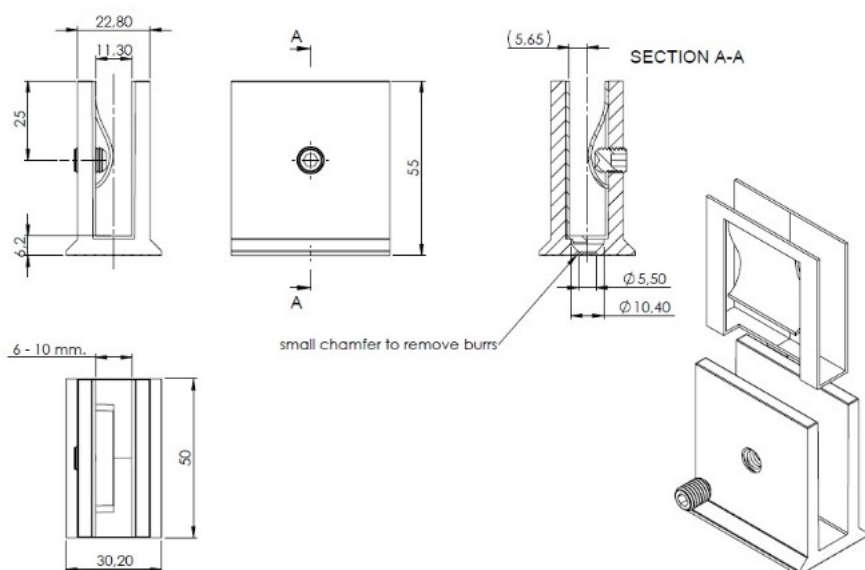

PRODUCT SHEET

Description:

Glass Clamp "Kos", Brushed Copper, Floor/Glass, 55x50x30mm, 6-10mm Glass Thickness, No Cutting, Brass Material

Item number:

15.23.780-3

Units	Box	Carton	HS Code	Barcode
Pcs.	1	50	8302419000	
				5704866529204

SISO A/S

Mileparken 11
DK-2740 Skovlunde
Denmark
VAT: DK24786013

Phone +45 45 830 900

www.siso.dk
siso@siso.dk

Danske Bank
Nytorv Branch
Copenhagen
SWIFT: DABADKKK

Account no.
4180 3112 112936
IBAN Account
DK7230003112112936